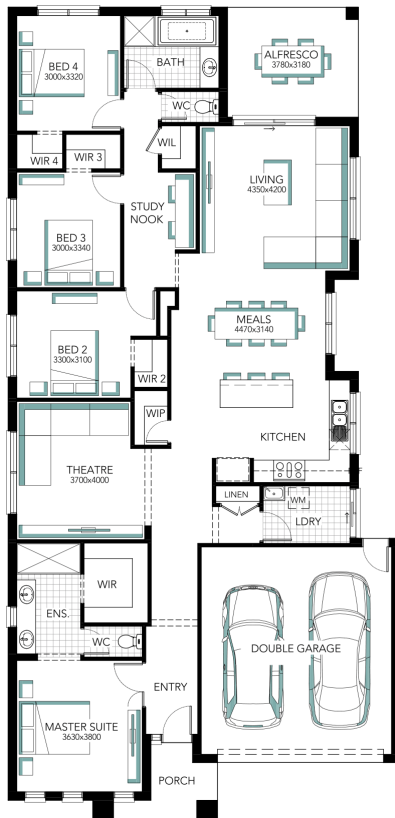

Edgewood 25

Address

441 Sargeant St Riverside Estate

Lot Width

14.00

Lot size

630.00 m²

House size

234.86 m²

Your Inclusions

- Enjoy the luxury of Essastone to your kitchen benchtops
- Beautiful Beaumont Tiles to your wet and dry area tiling
- Your home will stay cosy and warm with ducted gas heating and wall mounted control.
- Comfortable carpets and underlay to your bedrooms and lounge
- Seamless transition into your showers with tiled shower bases.
- 900mm stainless steel freestanding cooker and canopy rangehood for the Chef in the family.